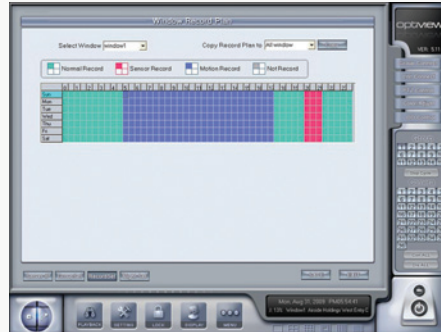

Record Schedule