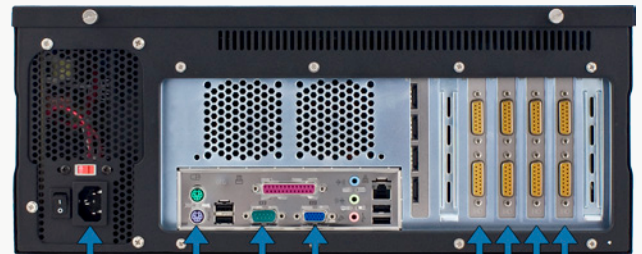

Compatible with iPhone, Blackberry, & Droid

VR Series

PC Based Pentaplex H.264 DVR with DVD-RW Backup

The Optiview VR Series DVR is in a class all its own. The VR model offers the latest H.264 hardware compression, real time recording up to 64 cameras, 32 audio inputs, D1 resolution up to 32 cameras, and IP camera and video server support. These advanced features, combined with an easy to use graphical user interface (GUI), makes the VR Series one of the best DVRs available on the market today.

Features

- » Real-time recording and playback
- » Hybrid IP Support
- » Upgradable to 64 channels
- » Full audio every channel (Up to 32 channels)
- » Up to 36 terabytes of storage

Internal Hard Drive Bays (6)

DVD-RW Drive

Front and Rear Views

POWER

COM PORT

VGA OUT

MOUSE/KEYBOARD

4-64 VIDEO INPUTS
4-32 AUDIO INPUTS

Screen Shots