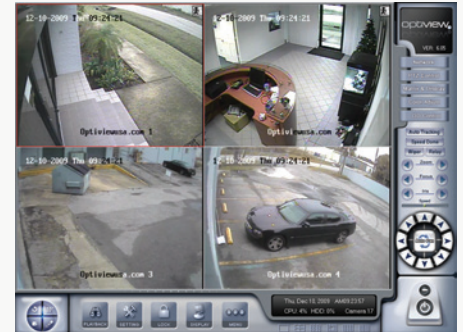

Compatible with iPhone, Blackberry, & Droid

VR Series

PC Based Pentaplex H.264 DVR with DVD-RW Backup

The Optiview VR Series DVR is in a class all its own. The VR model offers the latest H.264 hardware compression, real time recording up to 64 cameras, 32 audio inputs, D1 resolution up to 32 cameras, and IP camera and video server support. These advanced features, combined with an easy to use graphical user interface (GUI), makes the VR Series one of the best DVRs available on the market today.

Features

- » Real-time recording and playback
- » Hybrid IP Support
- » Upgradable to 64 channels
- » Full audio every channel (Up to 32 channels)
- » Up to 36 terabytes of storage

Internal Hard Drive Bays (6)

Front and Rear Views

COM PORT

MOUSE/KEYBOARD

Screen Shots

Live View