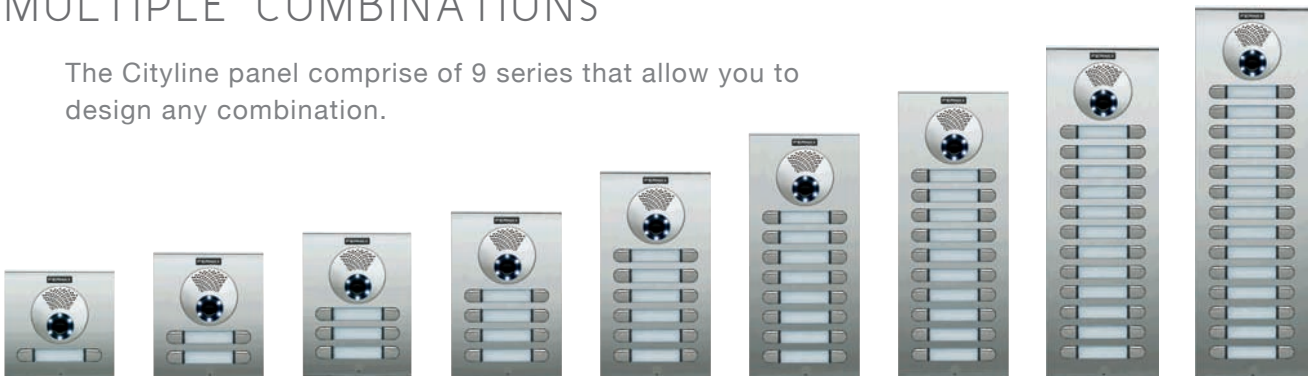

1. That the new version should be superior in luxury, quality and style.
2. Total compatibility between both versions, ensuring its immediate substitution and replacement.

NEW CITY FEATURES

- Cityline is made of highly weather resistant anodized aluminium - extruded, polished and burnished,
- Characterized by its convex-curved profile, maintaining the same features as its predecessor.
- The audio and video functions are integrated in the same module, allowing you to renew an audio entry panel for a video door entry panel instantly, using the same flush-mounted box and keeping the same measurements
- The pushbuttons, in simple and double format, and the tops are manufactured in zamak and a natural chromed finish.

- The panel has permanent card slot lighting by means of low consumption, maximum duration LEDs.
- The camera has night vision lighting and a new high precision pan&tilt system for lens adjustments. It includes a wide angle lens.
- The electret microphone is located in the lower top to prevent feedback.
- With built-in high performance elliptical loudspeaker and a high powered amplifier (2W).

MULTIPLE COMBINATIONS

The Cityline panel comprise of 9 series that allow you to design any combination.

FERMAX

ACCESSORIES

•• The new Cityline has all the accesories necessary for installations in any place, support or situation.

Surface box.

Protective casing.

Decorative trim frame.

Angular complement.

Hood.

· Flush box: manufactured in aluminium and zamak with practical hinges.

· Surface box: needed in facades (marble, stone...) where it is not possible to make a hole in the wall.