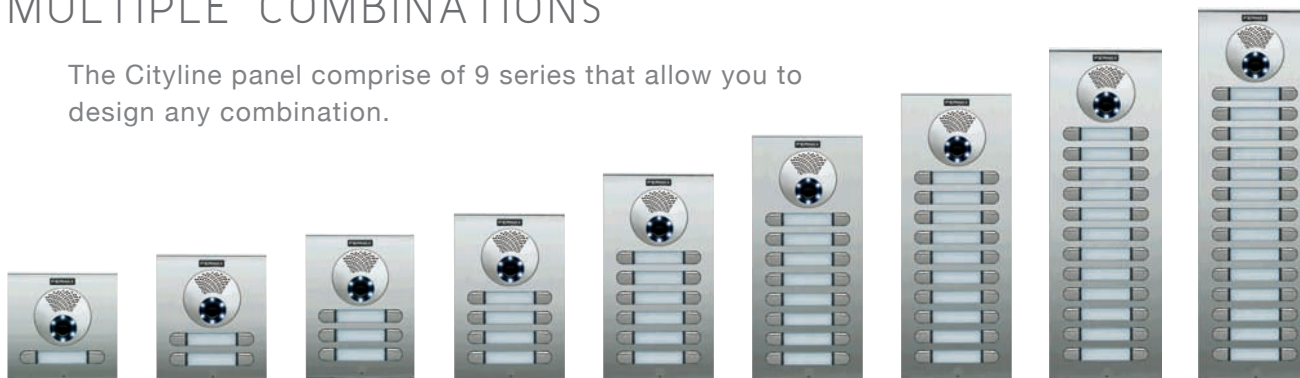

MULTIPLE COMBINATIONS

The Cityline panel comprise of 9 series that allow you to design any combination.