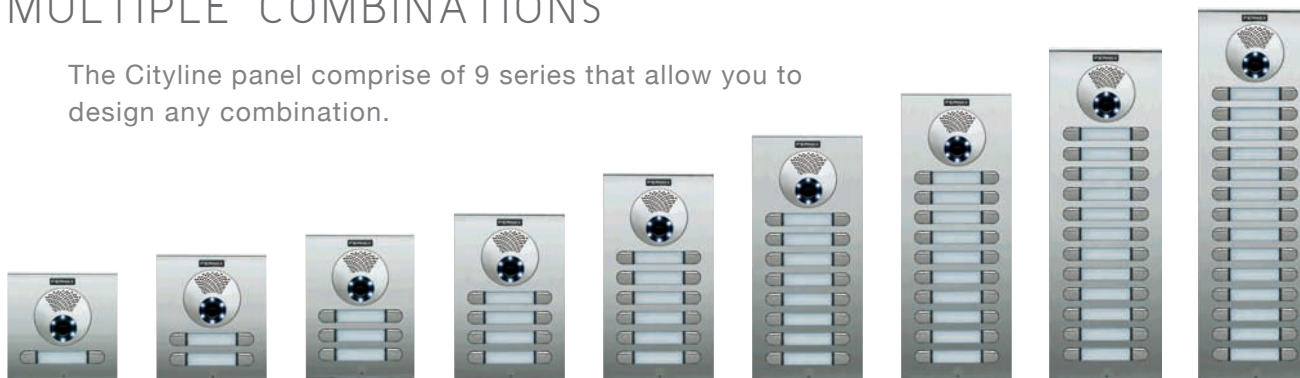

- Characterized by its convex-curved profile, maintaining the same features as its predecessor.

- The audio and video functions are integrated in the same module, allowing you to renew an audio entry panel for a video door entry panel instantly, using the same flush-mounted box and keeping the same measurements

- The pushbuttons, in simple and double format, and the tops are manufactured in zamak and a natural chromed finish.

- The panel has permanent card slot lighting by means of low consumption, maximum duration LEDs.

- The camera has night vision lighting and a new high precision pan&tilt system for lens adjustments. It includes a wide angle lens.

- The electret microphone is located in the lower top to prevent feedback.

- With built-in high performance elliptical loudspeaker and a high powered amplifier (2W).

MULTIPLE COMBINATIONS

The Cityline panel comprise of 9 series that allow you to design any combination.

FERMAX

ACCESSORIES