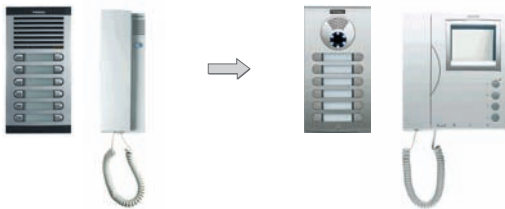

TOTAL COMPATIBILITY, IMMEDIATE REPLACEMENT